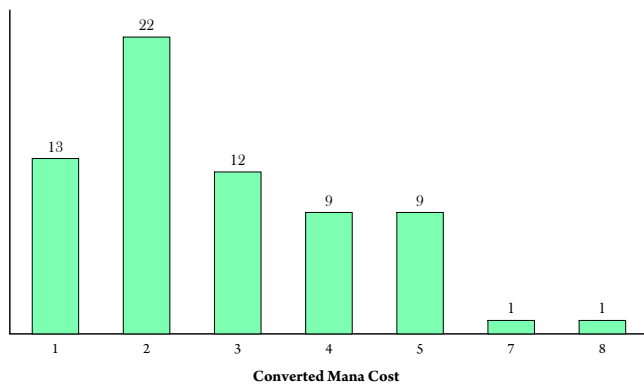

Card

Expansion

Card Count by CMC For Green

Green

Total: 67

Albino Troll	Urza's Saga
Arbor Elf	Worldwake
Avacyn Pilgrim	Innistrad
Basking Rootwalla	FNM Promo
Birds of Paradise	M11
Blastoderm	Nemesis
Brooding Saurian	Coldsnap
Chameleon Colossus	Morningtide
Deranged Hermit	Urza's Legacy
Elves of Deep Shadow	The Dark
Eternal Witness	Fifth Dawn
Fauna Shaman	M11
Genesis	Judgment
Great Sable Stag	M10
Indrik Stomphowler	Dissension
Joraga Treespeaker	Rise of the Eldrazi
Jungle Lion	Portal
Kavu Titan	Invasion
Kodama of the North Tree	Champions of Kamigawa
Llanowar Elves	From the Vault
Lotus Cobra	Zendikar
Mire Boa	Planar Chaos
Noble Hierarch	Conflux
Ohran Viper	Coldsnap
Quirion Dryad	Tenth Edition
River Boa	Visions
Rofellos, Llanowar Emissary	Urza's Destiny
Sakura-Tribe Elder	FNM Promo
Skinshifter	M12
Spike Weaver	Exodus
Tarmogoyf	Future Sight

Card

Expansion

Thornling	Conflux
Thornscape Battlemage	Time Spiral
Thrun, the Last Troll	Mirrodin Besieged
Troll Ascetic	Mirrodin
Uktabi Orangutan	Visions
Viridian Shaman	Mirrodin
Viridian Zealot	Darksteel
Wall of Blossoms	Stronghold
Wall of Roots	Mirage
Werebear	Odyssey
Wickerbough Elder	Eventide
Wild Mongrel	Odyssey
Wild Nacatl	Shards of Alara
Woodfall Primus	Shadowmoor
Yavimaya Elder	Urza's Destiny
Beast Within	New Phyrexia
Berserk	From the Vault
Call of the Herd	Odyssey
Cultivate	M11
Doubling Season	Ravnica
Farseek	Ravnica
Garruk Relentless	Innistrad
Garruk Wildspeaker	Lorwyn
Garruk, Primal Hunter	M12
Harmonize	Textless Promo
Kodama's Reach	Champions of Kamigawa
Life from the Loam	Ravnica
Plow Under	Eighth Edition
Rampant Growth	M10
Rancor	Urza's Legacy
Regrowth	Unlimited
Rude Awakening	Fifth Dawn
Survival of the Fittest	Exodus
Sylvan Library	Legends
Tooth and Nail	Mirrodin
Worldly Tutor	Mirage