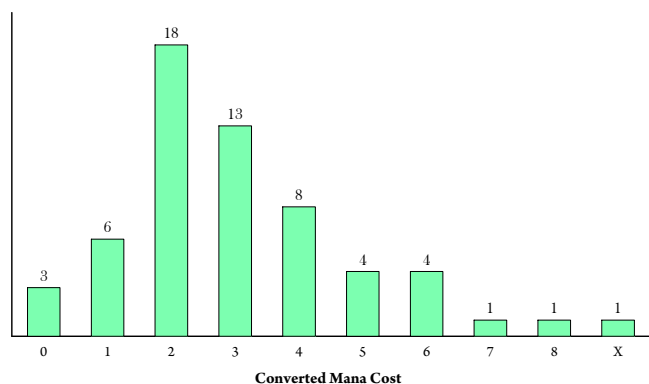

Card	Expansion
Treetop Village	Tenth Edition
Blood Crypt	Dissension
Breeding Pool	Dissension
Godless Shrine	Guildpact
Hallowed Fountain	Dissension
Overgrown Tomb	Ravnica
Sacred Foundry	Ravnica
Steam Vents	Guildpact
Stomping Ground	Guildpact
Temple Garden	Ravnica
Watery Grave	Ravnica

Card Count by CMC
For Artifact

Artifact

Total: 59

Æther Vial	Darksteel
Crucible of Worlds	Tenth Edition
Crystal Ball	M11
Crystal Shard	Mirrodin
Cursed Scroll	Tempest
Engineered Explosives	Fifth Dawn
Icy Manipulator	FNM Promo
Isochron Scepter	Mirrodin
Ivory Tower	Antiquities
Memory Jar	From the Vault
Mimic Vat	Scars of Mirrodin
Mind Stone	Weatherlight
Mindslaver	Mirrodin
Nevinryal's Disk	From the Vault
Phyrexian Processor	Urza's Saga
Scroll Rack	Tempest
Sensei's Divining Top	From the Vault
Vedalken Shackles	Fifth Dawn
Winter Orb	Unlimited
Duplicant	Mirrodin

Card	Expansion
Juggernaut	FNM Promo
Masticore	From the Vault
Molten-Tail Masticore	Scars of Mirrodin
Phyrexian Revoker	Scars of Mirrodin
Platinum Angel	M10
Precursor Golem	Scars of Mirrodin
Solemn Simulacrum	Mirrodin
Spellskite	New Phyrexia
Sundering Titan	Darksteel
Triskelion	Mirrodin
Wurmcoil Engine	Scars of Mirrodin
Batterskull	New Phyrexia
Bonehoard	Mirrodin Besieged
Bonesplitter	Mirrodin
Lightning Greaves	Mirrodin
Loxodon Warhammer	Mirrodin
Skullclamp	From the Vault
Sword of Body and Mind	From the Vault
Sword of Feast and Famine	Mirrodin Besieged
Sword of Fire and Ice	Darksteel
Sword of Light and Shadow	Darksteel
Sword of War and Peace	New Phyrexia
Umezawa's Jitte	Betrayers of Kamigawa
Chrome Mox	Mirrodin
Coalition Relic	Future Sight
Darksteel Ingot	Darksteel
Gilded Lotus	Mirrodin
Lotus Bloom	Time Spiral
Mox Diamond	From the Vault
Azorius Signet	Dissension
Boros Signet	Ravnica
Dimir Signet	Ravnica
Golgari Signet	Ravnica
Gruul Signet	Guildpact
Izzet Signet	Guildpact
Orzhov Signet	Guildpact
Rakdos Signet	Dissension
Selesnya Signet	Ravnica
Simic Signet	Dissension