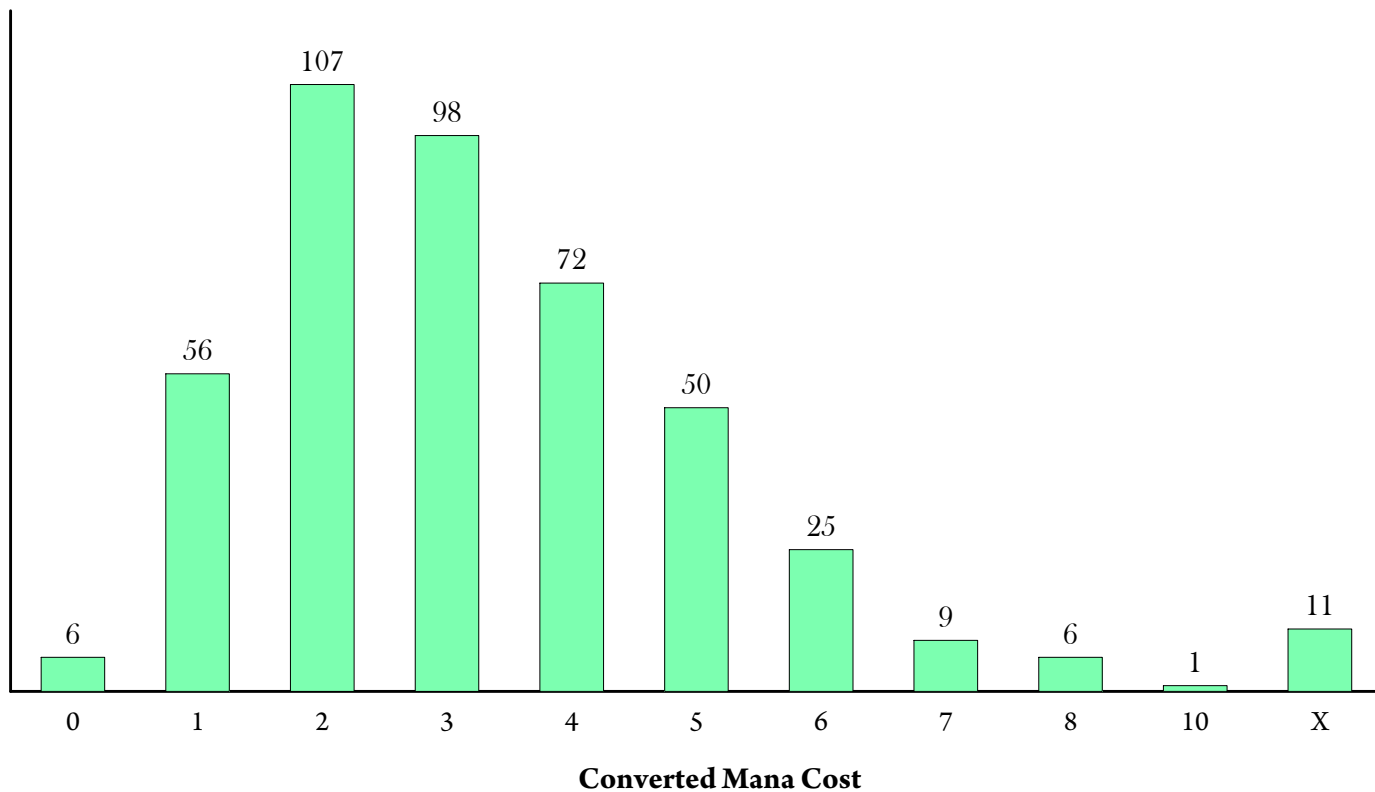

Card Count by CMC

	0	1	2	3	4	5	6	7	8	10	X
Artifact	3	6	18	13	8	4	4	1	1	0	1
White	0	11	18	12	11	5	6	2	1	0	2
Red	0	10	14	17	7	6	6	1	2	1	5
Green	0	13	22	12	9	9	0	1	1	0	0
Blue	2	4	10	16	16	13	4	0	0	0	1
Black	1	10	17	12	11	10	4	0	1	0	1
Multi	0	2	8	16	10	3	1	2	0	0	1
Total	6	56	107	98	72	50	25	7	6	1	11