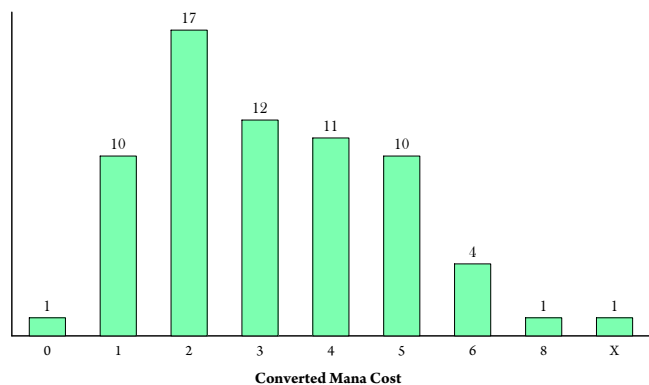

Card	Expansion

Card Count by CMC
For Black

Black **Total: 67**

Bane of the Living	Legions
Black Knight	Alpha
Bloodghast	Zendikar
Bloodgift Demon	Innistrad
Bloodline Keeper	Innistrad
Bone Shredder	Urza's Legacy
Braids, Cabal Minion	Odyssey
Carnophage	Exodus
Dark Confidant	Ravnica
Dauthi Slayer	Time Spiral
Desolation Angel	Apocalypse
Diregraf Ghoul	Innistrad
Drana, Kalastria Bloodchief	Rise of the Eldrazi
Faceless Butcher	Torment
Grave Titan	M11
Graveborn Muse	Legions
Hypnotic Specter	Revised
Ink-Eyes, Servant of Oni	Betrayers of Kamigawa
Kokusho, the Evening Star	From the Vault
Nantuko Shade	M11
Nekrataal	Tenth Edition
Nezumi Graverobber	Champions of Kamigawa
Ob Nixilis, the Fallen	Zendikar
Okiba-Gang Shinobi	Betrayers of Kamigawa
Puppeteer Clique	Shadowmoor
Shriekmaw	Lorwyn
Skinrender	Scars of Mirrodin
Tombstalker	Future Sight
Vampire Lacerator	Zendikar
Vampire Nighthawk	Zendikar
Animate Dead	Revised

Card	Expansion

Ashes to Ashes	The Dark
Beacon of Unrest	Fifth Dawn
Bitterblossom	Morningtide
Black Sun's Zenith	Mirrodin Besieged
Booster Tutor	Unhinged
Chainer's Edict	Torment
Contagion	Alliances
Corpse Dance	Tempest
Damnation	Textless Promo
Dark Ritual	Mercadian Masques
Demonic Tutor	Revised
Diabolic Edict	Tempest
Dismember	New Phyrexia
Doom Blade	M10
Duress	M10
Go for the Throat	Mirrodin Besieged
Hymn to Tourach	Fallen Empires
Liliana Vess	Duels of the Planeswalkers
Living Death	Tempest
Makeshift Mannequin	Lorwyn
Necropotence	Ice Age
Pestilence	Urza's Saga
Phyrexian Arena	Eighth Edition
Profane Command	Lorwyn
Reanimate	FNM Promo
Recurring Nightmare	Exodus
Sarcomancy	Tempest
Slaughter Pact	Future Sight
Smother	FNM Promo
Snuff Out	Mercadian Masques
Sorin Markov	Zendikar
Sudden Death	Time Spiral
Terror	Unlimited
Thoughtseize	Lorwyn
Vampiric Tutor	Visions
Yawgmoth's Will	Urza's Saga