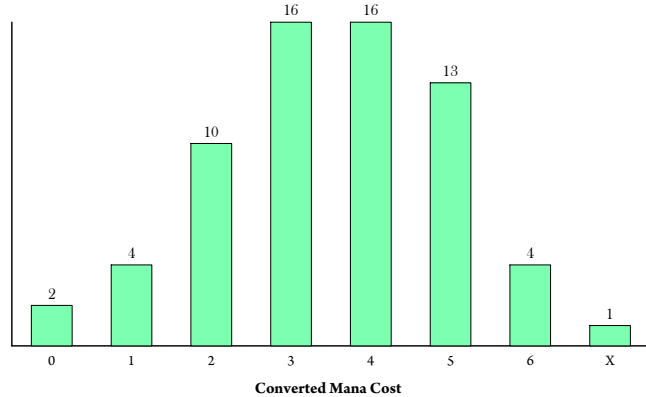

Card

Expansion

Card Count by CMC

For Blue

Blue

Total: 66

Aether Adept	M11
Body Double	Planar Chaos
Clone	Ninth Edition
Court Hussar	Dissension
Glen Elendra Archmage	Eventide
Keiga, the Tide Star	Champions of Kamigawa
Looter il-Kor	Time Spiral
Man-o'-War	Visions
Meloku the Clouded Mirror	Champions of Kamigawa
Morphling	Urza's Saga
Mulldrifter	Lorwyn
Ninja of the Deep Hours	Betrayers of Kamigawa
Phantasmal Image	M12
Phyrexian Metamorph	New Phyrexia
Serendib Efreet	From the Vault
Shaper Parasite	Planar Chaos
Snapcaster Mage	Innistrad
Sower of Temptation	Lorwyn
Sphinx of Jwar Isle	Zendikar
Teferi, Mage of Zhalfir	Time Spiral
Thieving Magpie	Urza's Destiny
Trinket Mage	Fifth Dawn
Vendilion Clique	Morningtide
Venser, Shaper Savant	Future Sight
Vesuvan Shapeshifter	Time Spiral
Willbender	Legions
Ancestral Vision	Time Spiral
Brainstorm	FNM Promo
Bribery	Eighth Edition
Capsize	Tempest
Control Magic	Beta