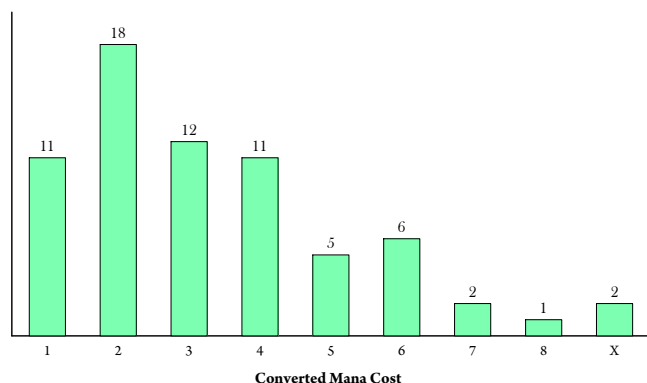

Card	Expansion

Card Count by CMC For White

White

Total: 68

Academy Rector	Urza's Destiny
Accorder Paladin	Mirrodon Beseiged
Akroma, Angel of Wrath	Time Spiral
Baneslayer Angel	M10
Blade Splicer	New Phyrexia
Calciderm	Planar Chaos
Cloistered Youth	Innistrad
Eight-and-a-Half-Tails	Champions of Kamigawa
Elesh Norn, Grand Cenobite	New Phyrexia
Elite Vanguard	M12
Eternal Dragon	Scourge
Exalted Angel	Onslaught
Fiend Hunter	Innistrad
Hero of Bladehold	Mirrodon Besieged
Hokori, Dust Drinker	Betrayers of Kamigawa
Isamaru, Hound of Konda	Champions of Kamigawa
Knight of Meadowgrain	Lorwyn
Knight of the White Orchid	Shards of Alara
Kor Skyfisher	Zendikar
Loam Lion	Worldwake
Mentor of the Meek	Innistrad
Mirran Crusader	Mirrodon Besieged
Mirror Entity	Lorwyn
Mother of Runes	Urza's Legacy
Mystic Crusader	Odyssey
Paladin en-Vec	Tenth Edition
Pianna, Nomad Captain	Odyssey
Porcelain Legionnaire	New Phyrexia
Reveillark	Morningtide
Savannah Lions	Revised
Serra Avenger	Time Spiral

Card	Expansion

Soltari Champion	Stronghold
Soltari Monk	Tempest
Soltari Priest	Tempest
Spectral Lynx	Apocalypse
Stonecloaker	Planar Chaos
Stoneforge Mystic	Worldwake
Student of Warfare	Rise of the Eldrazi
Sun Titan	M11
Wall of Omens	Rise of the Eldrazi
Weathered Wayfarer	Onslaught
White Knight	FNM Promo
Yosei, the Morning Star	Champions of Kamigawa
Ajani Goldmane	Lorwyn
Akroma's Vengeance	Onslaught
Armageddon	Revised
Balance	From the Vault
Cataclysm	Exodus
Catastrophe	Urza's Saga
Day of Judgment	Zendikar
Decree of Justice	Scourge
Elspeth Tirel	Scars of Mirrodon
Elspeth, Knight-Errant	Shards of Alara
Enlightened Tutor	Mirage
Exile	Alliances
Gideon Jura	M12
Land Tax	Legends
Martial Coup	Conflux
Miraculous Recovery	Visions
Momentary Blink	Time Spiral
Oblivion Ring	Lorwyn
Parallax Wave	Nemesis
Path to Exile	Conflux
Sacred Mesa	Time Spiral
Spectral Procession	Shadowmoor
Swords to Plowshares	Ice Age
Temporal Isolation	Time Spiral
Wrath of God	Textless Promo