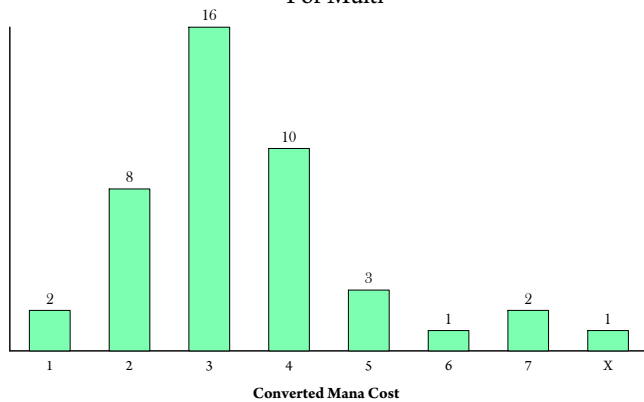

Card

Expansion

Card Count by CMC For Multi

Multi

Total: 43

Putrid Leech	Alara Reborn
Maelstrom Pulse	Alara Reborn
Pernicious Deed	Apocalypse
Putrefy	Ravnica
Edric, Spymaster of Trest	Commander
Simic Sky Swallower	Dissension
Trygon Predator	Dissension
Snakeform	Eventide
Murderous Redcap	Shadowmoor
Olivia Voldaren	Innistrad
Bituminous Blast	Shards of Alara
Terminate	Planeshift
Bloodbraid Elf	Alara Reborn
Boggart Ram-Gang	Fire and Lightning
Burning-Tree Shaman	Guildpact
Tattermunge Maniac	Shadowmoor
Niv-Mizzet, the Firemind	Guildpact
Electrolyze	Guildpact
Fire // Ice	FNM Promo
Suffocating Blast	Apocalypse
Psychatog	Odyssey
Shadowmage Infiltrator	Time Spiral
Spite // Malice	Invasion
Undermine	Invasion
Angel of Despair	Guildpact
Stillmoon Cavalier	Eventide
Gerrard's Verdict	Apocalypse
Vindicate	Apocalypse
Gaddock Teeg	Lorwyn
Knight of the Reliquary	Conflux
Qasali Pridemage	Alara Reborn

Mirari's Wake	Judgment
Crime // Punishment	Dissension
Duergar Hedge-Mage	Eventide
Figure of Destiny	Eventide
Ajani Vengeant	Shards of Alara
Lightning Helix	Ravnica
Hide // Seek	Dissension
Who-What-Where-When-Why	Unhinged
Grand Arbiter Augustin IV	Dissension
Swans of Bryn Argoll	Shadowmoor
Absorb	Invasion
Venser, the Sojourner	Scars of Mirrodin

Colorless

Total: 2

All is Dust	Rise of the Eldrazi
Karn Liberated	New Phyrexia