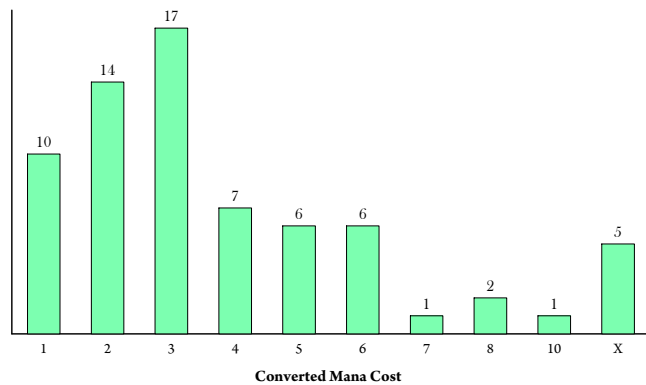

Card

Expansion

Card Count by CMC For Red

Red

Total: 69

Akroma, Angel of Fury	Planar Chaos
Ancient Hydra	Nemesis
Avalanche Riders	Time Spiral
Ball Lightning	The Dark
Blistering Firecat	Onslaught
Blood Knight	Planar Chaos
Chandra's Phoenix	M12
Countryside Crusher	Morningtide
Fire Imp	Portal
Flametongue Kavu	Planeshift
Ghitu Slinger	Urza's Legacy
Goblin Guide	Zendikar
Goblin Ruinblaster	Zendikar
Goblin Welder	Urza's Legacy
Greater Gargadon	Time Spiral
Grim Lavamancer	Torment
Hell's Thunder	Shards of Alara
Hero of Oxid Ridge	Mirrodon Besieged
Inferno Titan	M11
Jackal Pup	Tempest
Jaya Ballard, Task Mage	Time Spiral
Kargan Dragonlord	Rise of the Eldrazi
Keldon Champion	Urza's Destiny
Keldon Marauders	Planar Chaos
Keldon Vandals	Urza's Destiny
Kiki-Jiki, Mirror Breaker	Champions of Kamigawa
Kird Ape	From the Vault
Kumano, Master Yamabushi	Champions of Kamigawa
Mogg War Marshal	Time Spiral
Moltensteel Dragon	New Phyrexia
Plated Geopede	Zendikar

Card

Expansion

Reckless Waif	Innistrad
Siege-Gang Commander	Goblins VS Elves
Slith Firewalker	Mirrodon
Stormblood Berserker	M12
Tin Street Hooligan	Guildpact
Arc Trail	Scars of Mirrodon
Banefire	Conflux
Blast From the Past	Unhinged
Burst Lightning	Zendikar
Chain Lightning	Legends
Chandra Nalaar	Jace vs Chandra
Chandra the Firebrand	M12
Chaos Warp	Commander
Char	Ravnica
Devil's Play	Innistrad
Earthquake	M10
Fireball	Darksteel
Fireblast	Visions
Firebolt	Odyssey
Flame Javelin	Shadowmoor
Form of the Dragon	From the Vault
Hammer of Bogardan	Fire and Lightning
Incinerate	Textless Promo
Jokulhaups	Ice Age
Koth of the Hammer	Scars of Mirrodon
Lightning Bolt	Textless Promo
Magma Jet	Fifth Dawn
Molten Rain	Mirrodon
Obliterate	Invasion
Searing Blaze	Worldwake
Shrapnel Blast	FNM Promo
Staggershock	Rise of the Eldrazi
Starstorm	Onslaught
Sudden Shock	Time Spiral
Sulfuric Vortex	Scourge
Wheel of Fortune	Revised
Wildfire	Ninth Edition
Word of Seizing	Time Spiral